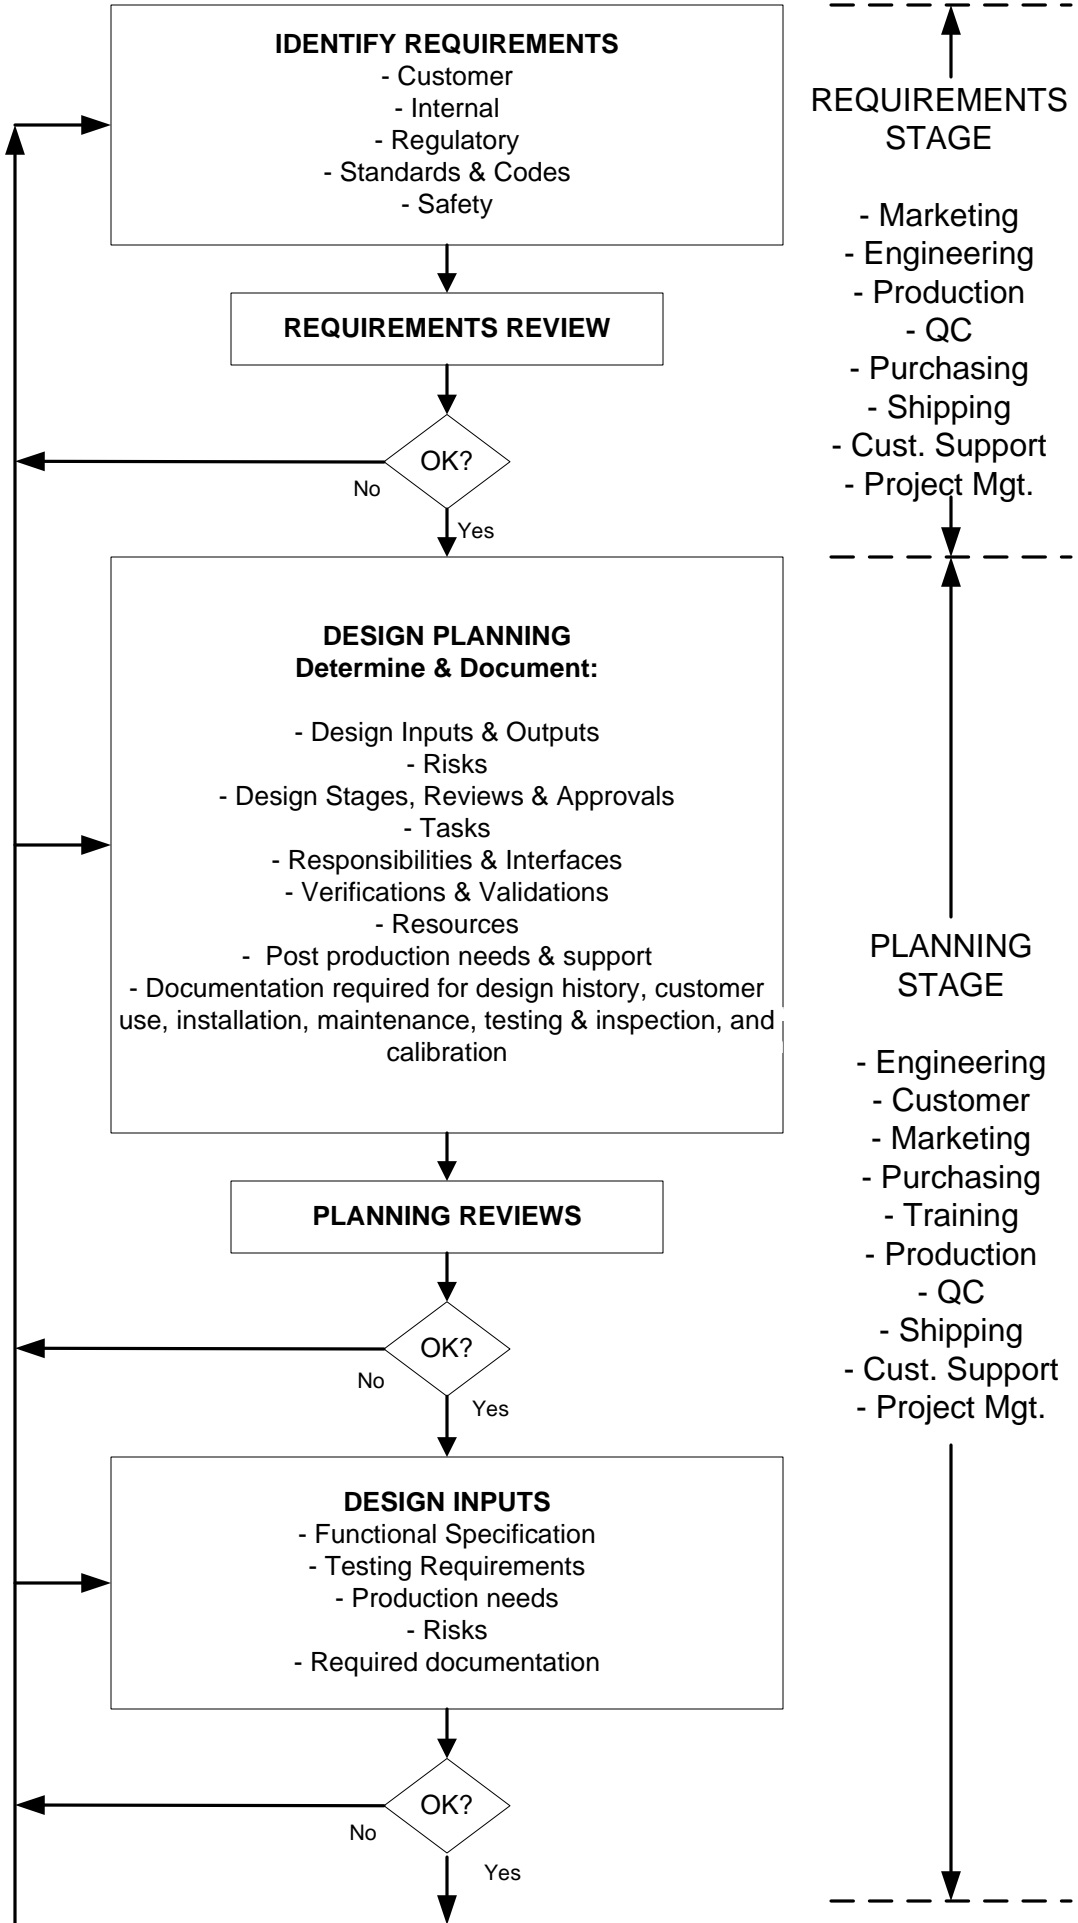

SIMPLIFIED DESIGN & DEVELOPMENT FLOWCHART

K. Borge

Rev 5-28-2024

This simplified flowchart shows a typical design & development process. Your process and requirements will depend on the complexity of your products & services.

Design Plans will evolve as the design & development effort progresses. What is learned from testing & reviews is applied to the design plan.

Reviews should include same disciplines involved in original reviews.

Reviews will depend on the nature of internal and external factors.

SIMPLIFIED DESIGN & DEVELOPMENT FLOWCHART

K Borge

Rev 3-21-2024

Design Plans and sub stages may evolve as the design & development effort progresses. What is learned from testing and reviews may require changes to design inputs and planning.